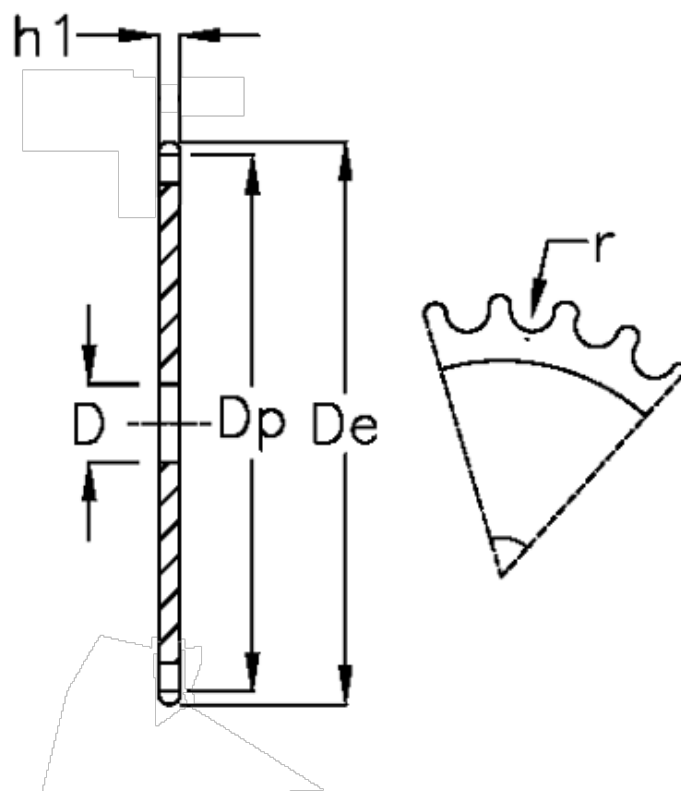

Article number: 616021005023

Description: Plate wheel 08 B-1 Z=23 simplex

Measures

C	= 1
D	= 12
De	= 98.2
Dp	= 93.27
For chain size	= 1/2 x 5/16
For chain type	= 08 B-1
h1	= 7.2
Number of teeth	= 23

r = 8.51